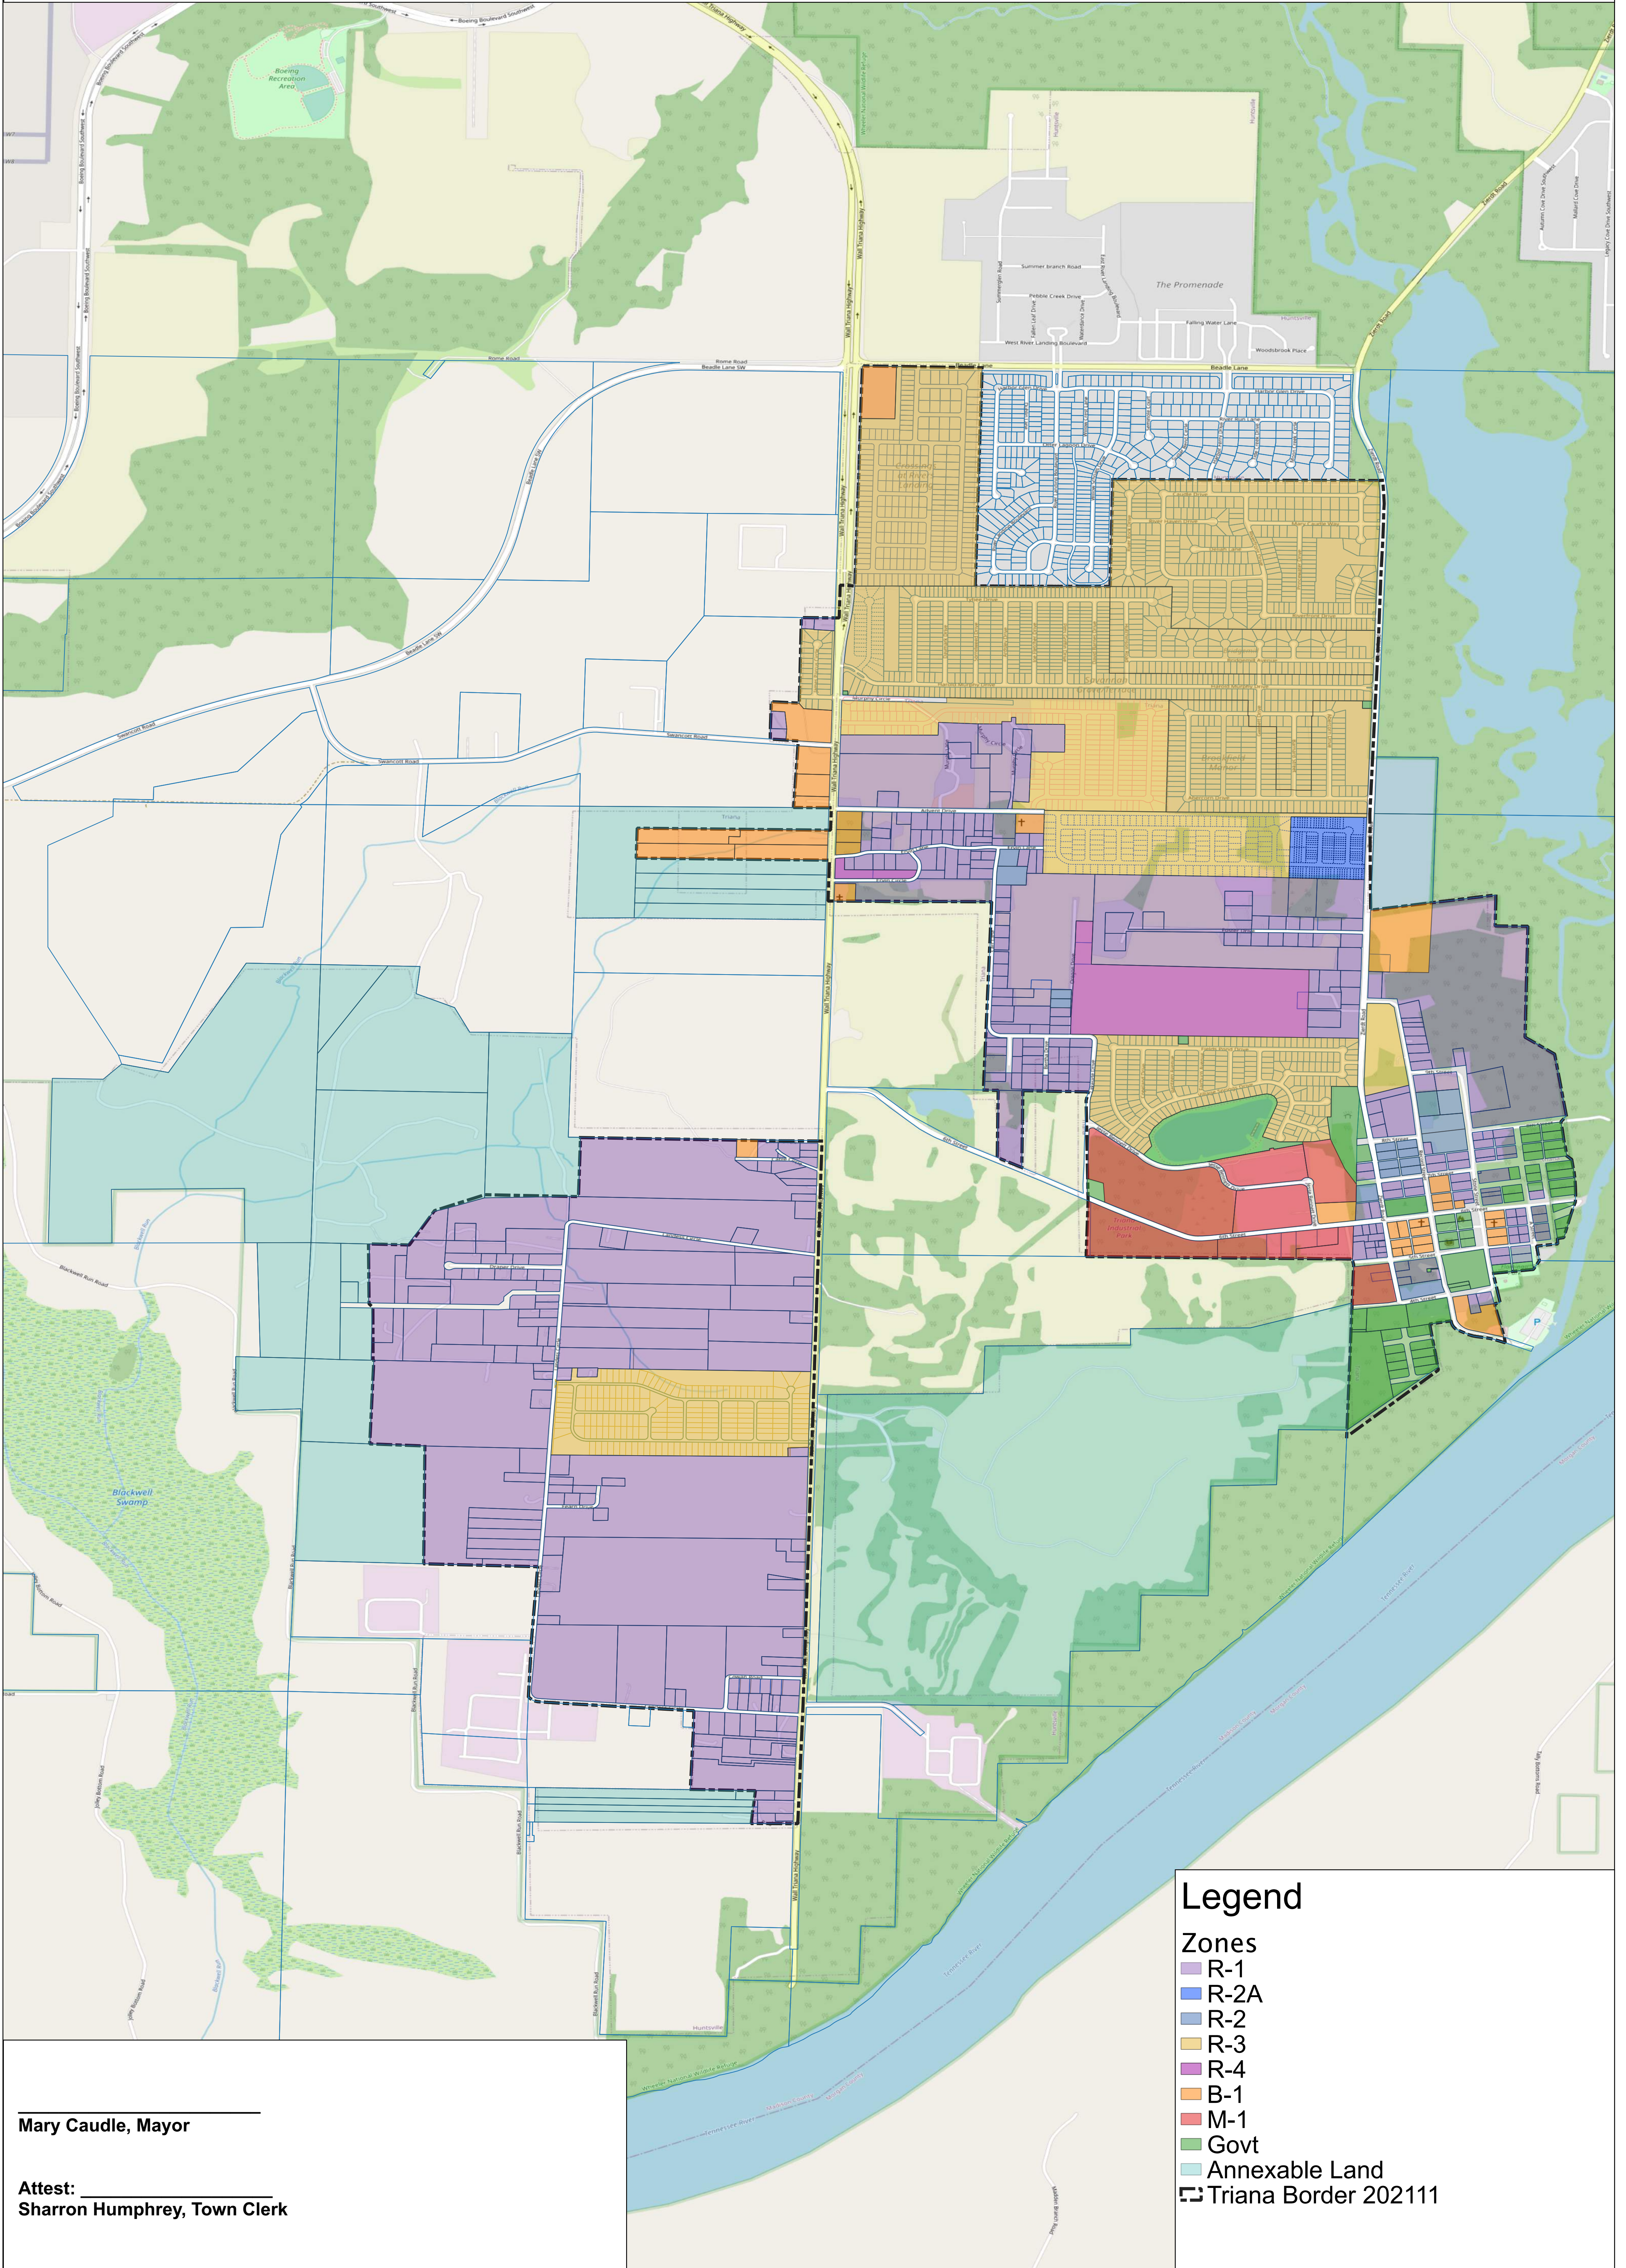

# Town of Triana, Alabama Zoning Map

Mary Caudle, Mayor

Attest:  
Sharron Humphrey, Town Clerk

## Legend

- Zones
- R-1
- R-2A
- R-2
- R-3
- R-4
- B-1
- M-1
- Govt
- Annexable Land
- Triana Border 202111

Revision: 2.2  
Enacted By: Ord. 2022-01  
Date: 20220110

Scale: 1:6500  
Tax Parcels current as of: 202109  
Prepared by: C. Whitman

Town of Triana  
640 6th Street, Madison, AL 35756  
(256) 772-0151